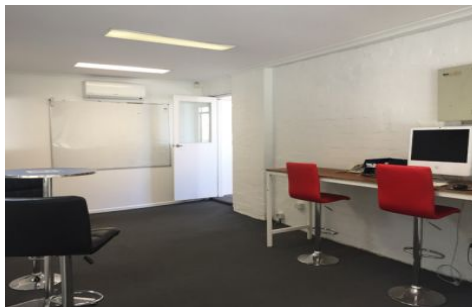

# CRABTREES

REAL ESTATE

**23 Stafford Street HUNTINGDALE VIC**

**Price** : annual  
**Building Size** : 344 sqm  
**View** : <https://www.crabtrees.com.au/lease/vic/east/huntingdale/commercial/industrial/5862524>