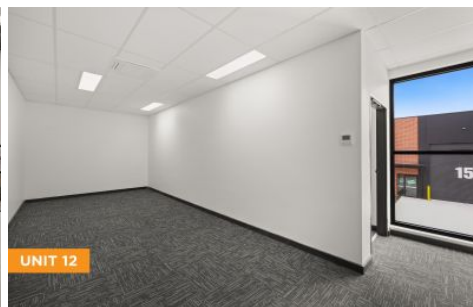

CRABTREES

REAL ESTATE

Unit 12 (L/8-12 Natalia Avenue Oakleigh South VIC

Your new Workshop awaits!

Workshop embraces a new era of business with lifestyle, well being and technology at its heart.

Workshop redefines traditional notions of the warehouse with versatile spaces that are both inspiring and unique. Whether retail or workspace, businesses are able to foster a fresh identity where they can successfully grow and flourish.

A boutique collection of 30 architecturally designed office / warehouses - Workshop presents a rare opportunity to be a part of a dynamic new work precinct. Each suite benefits from maximum flexibility and can be customised to suit your business needs.